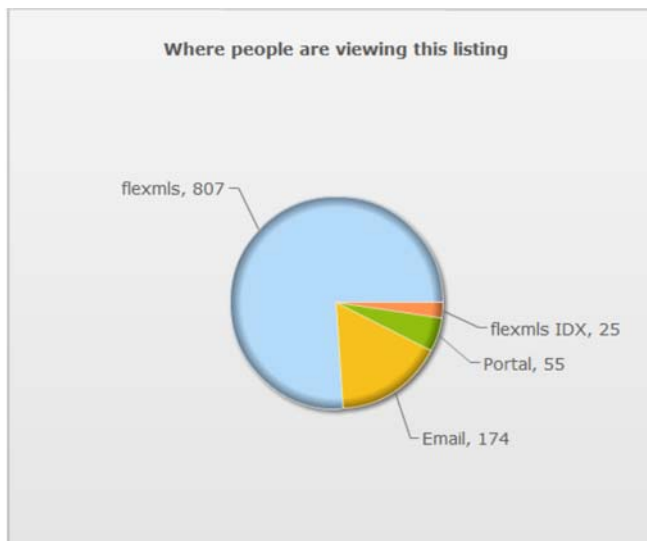

Where people are viewing this listing	Count
flexmls	807
Email	174
Portal	55
flexmls IDX	25

How do people rate this listing	Count
Agent Recommended	0
Favorite	2
Possibility	1
Reject	8

Actions people took on this listing	Count
Shared	0
Request more information	0
Showing request	0
Contact me	0
Showing feedback	0
Open house feedback	0
General message	1